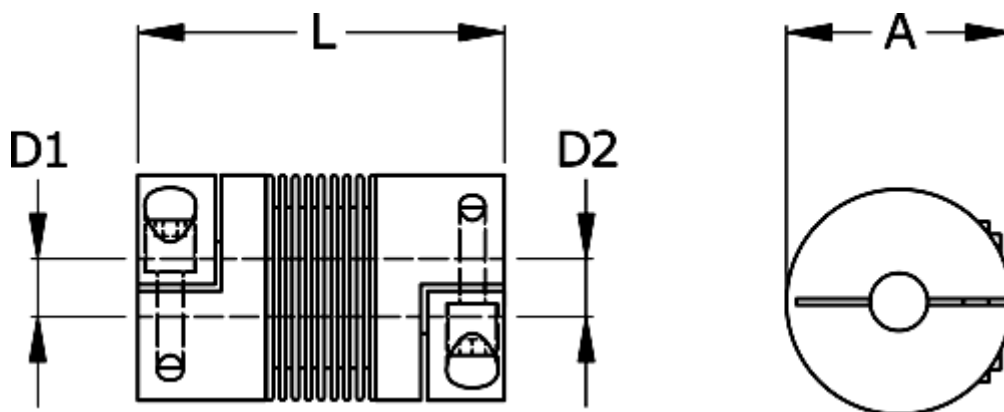

Data Sheet

Article number: 3330408001688080

Description: Bellow coupling type 4 size800
Length 168 mm, bore 80/80 mm

Measures

A	= 157
D1	= 80
D2	= 80
L	= 168
Nom. torque NM (Tkn)	= 800